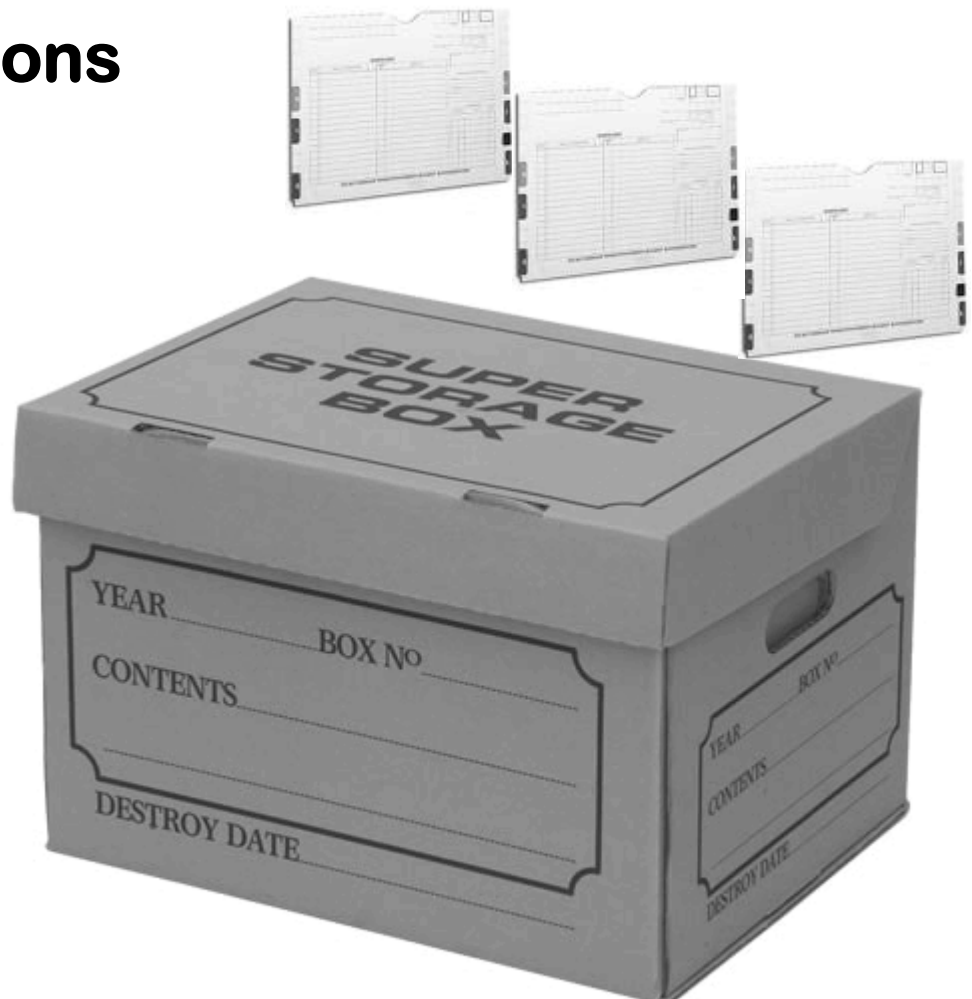

Dimensions

Length
1040mm

Width
75mm

Height
775mm

WINE CARTON: \$5.50

Features

- The lay flat design preserves the cork whilst moving and storing.
- Holds 12 bottles using specially moulded inserts.

Dimensions

Length
490mm

Width
325mm

Height
165mm

ARCHIVE BOX: \$4.20

Features

- Archive with Ease! No Tape Required.
- Strong All-Purpose Storage & Archive Box.
- One Piece Assembly.
- Double Thickness Base.
- Built in Carry Handles.
- Hinged Lid.
- Designed for Reliable Stacking.

Dimensions

Length
390mm

Width
306mm

Height
260mm

FLAT PACK BOX: \$7.60

Features

- **Double strength cardboard.**
-
- **Ideal for use as lay flat wardrobe or linen box.**
-
- **Use with anti static bubble to pack computer or electrical equipment.**