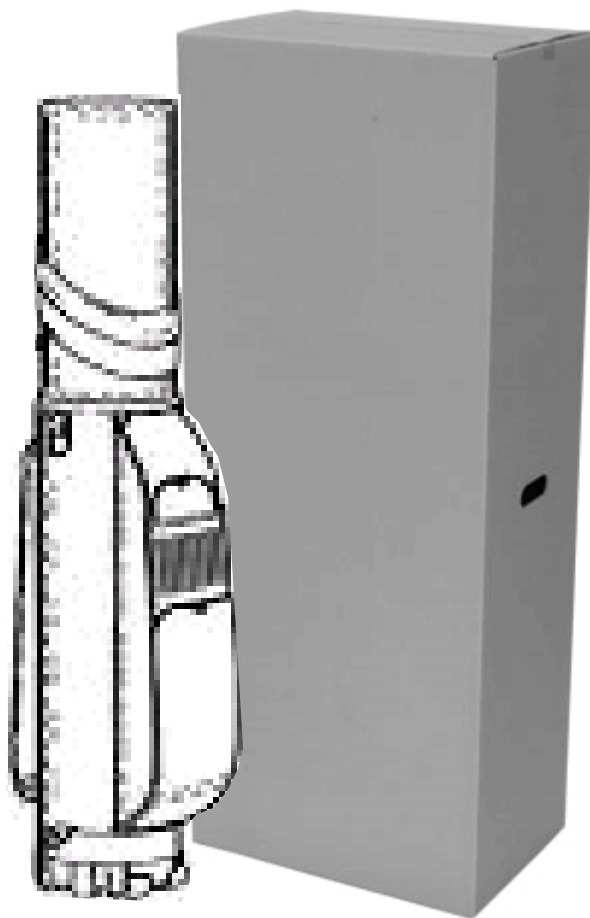

Width
406mm

Height
298mm

CROC BOX: \$7.85

Features

- **Efficiently pack your entire dinner service in the one box.**
- **Moveable dividers make it easy to pack just about any sized bowls or cups.**
- **Put all the dividers in place to pack away stemmed glassware.**
- **Use with foam and bubble to provide the ultimate protection for individual items.**

Dimensions

Length
600mm

Width
300mm

Height
306mm

GOLF /

UTILITY CARTON: \$7.70

Features

- Durable single board upright carton.
- Side handles for easy lifting.
- Ideal box for golf clubs, sporting equipment and garden tools.

Dimensions

Length
450mm

Width
300mm

Height
1150mm

BOOK WINE BOX:

**\$2.97 EA. WHEN YOU BUY
10 OR MORE**

OR \$3.50 EACH

Features